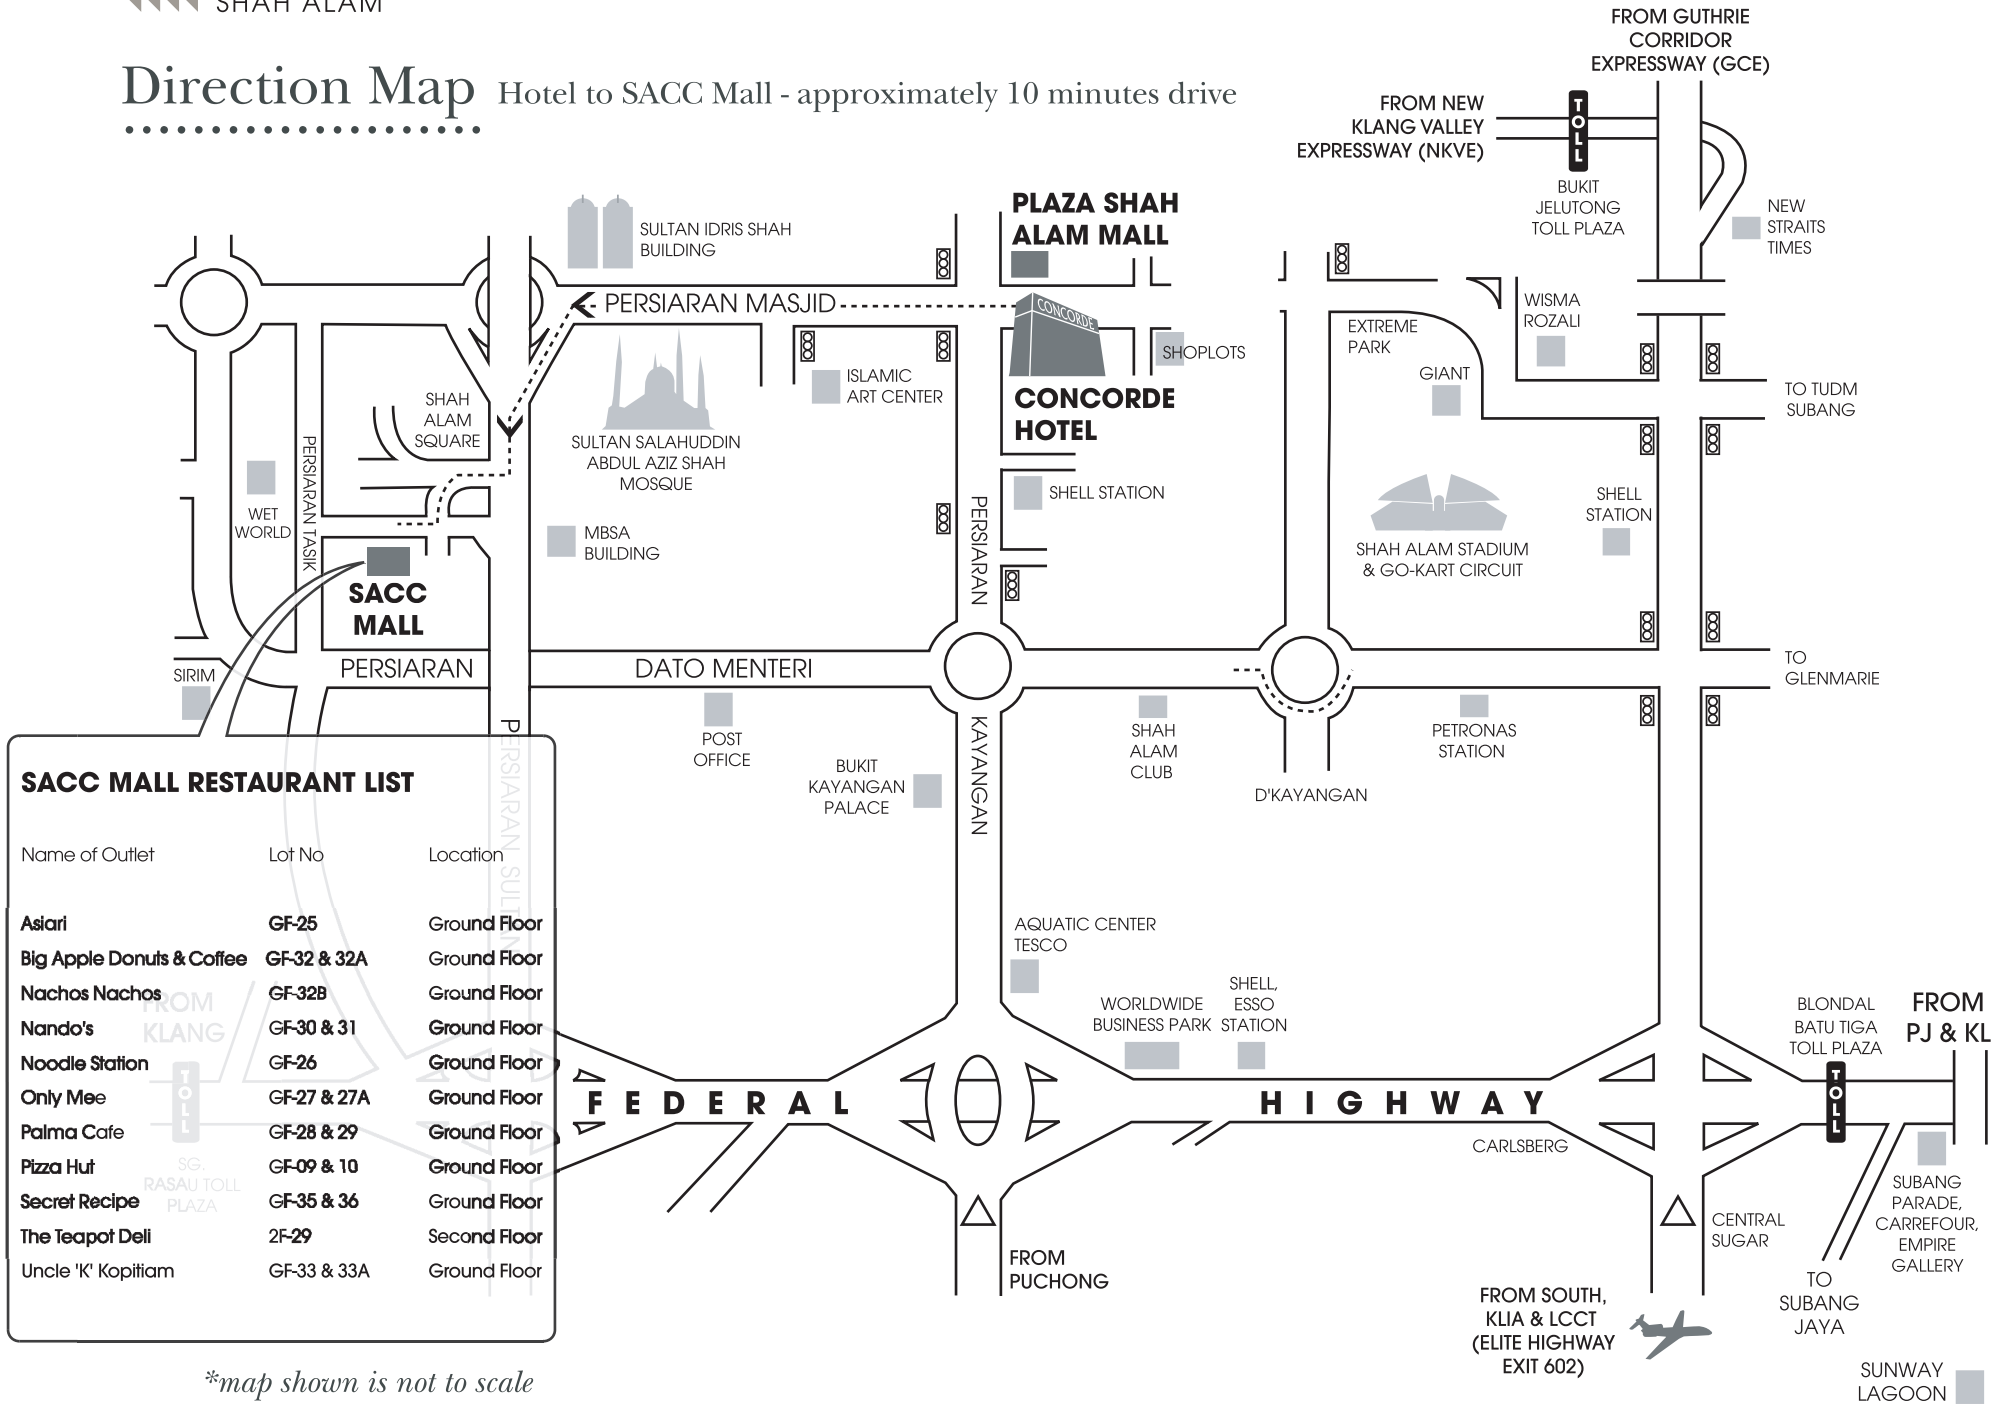

**Direction Map** Hotel to SACC Mall - approximately 10 minutes drive

**SACC MALL RESTAURANT LIST**

Name of Outlet	Lot No	Location
Asiari	GF-25	Ground Floor
Big Apple Donuts & Coffee	GF-32 & 32A	Ground Floor
Nachos Nachos	GF-32B	Ground Floor
Nando's	GF-30 & 31	Ground Floor
Noodle Station	GF-26	Ground Floor
Only Mee	GF-27 & 27A	Ground Floor
Palma Cafe	GF-28 & 29	Ground Floor
Pizza Hut	GF-09 & 10	Ground Floor
Secret Recipe	GF-35 & 36	Ground Floor
The Teapot Deli	2F-29	Second Floor
Uncle 'K' Kopitiam	GF-33 & 33A	Ground Floor

*\*map shown is not to scale*